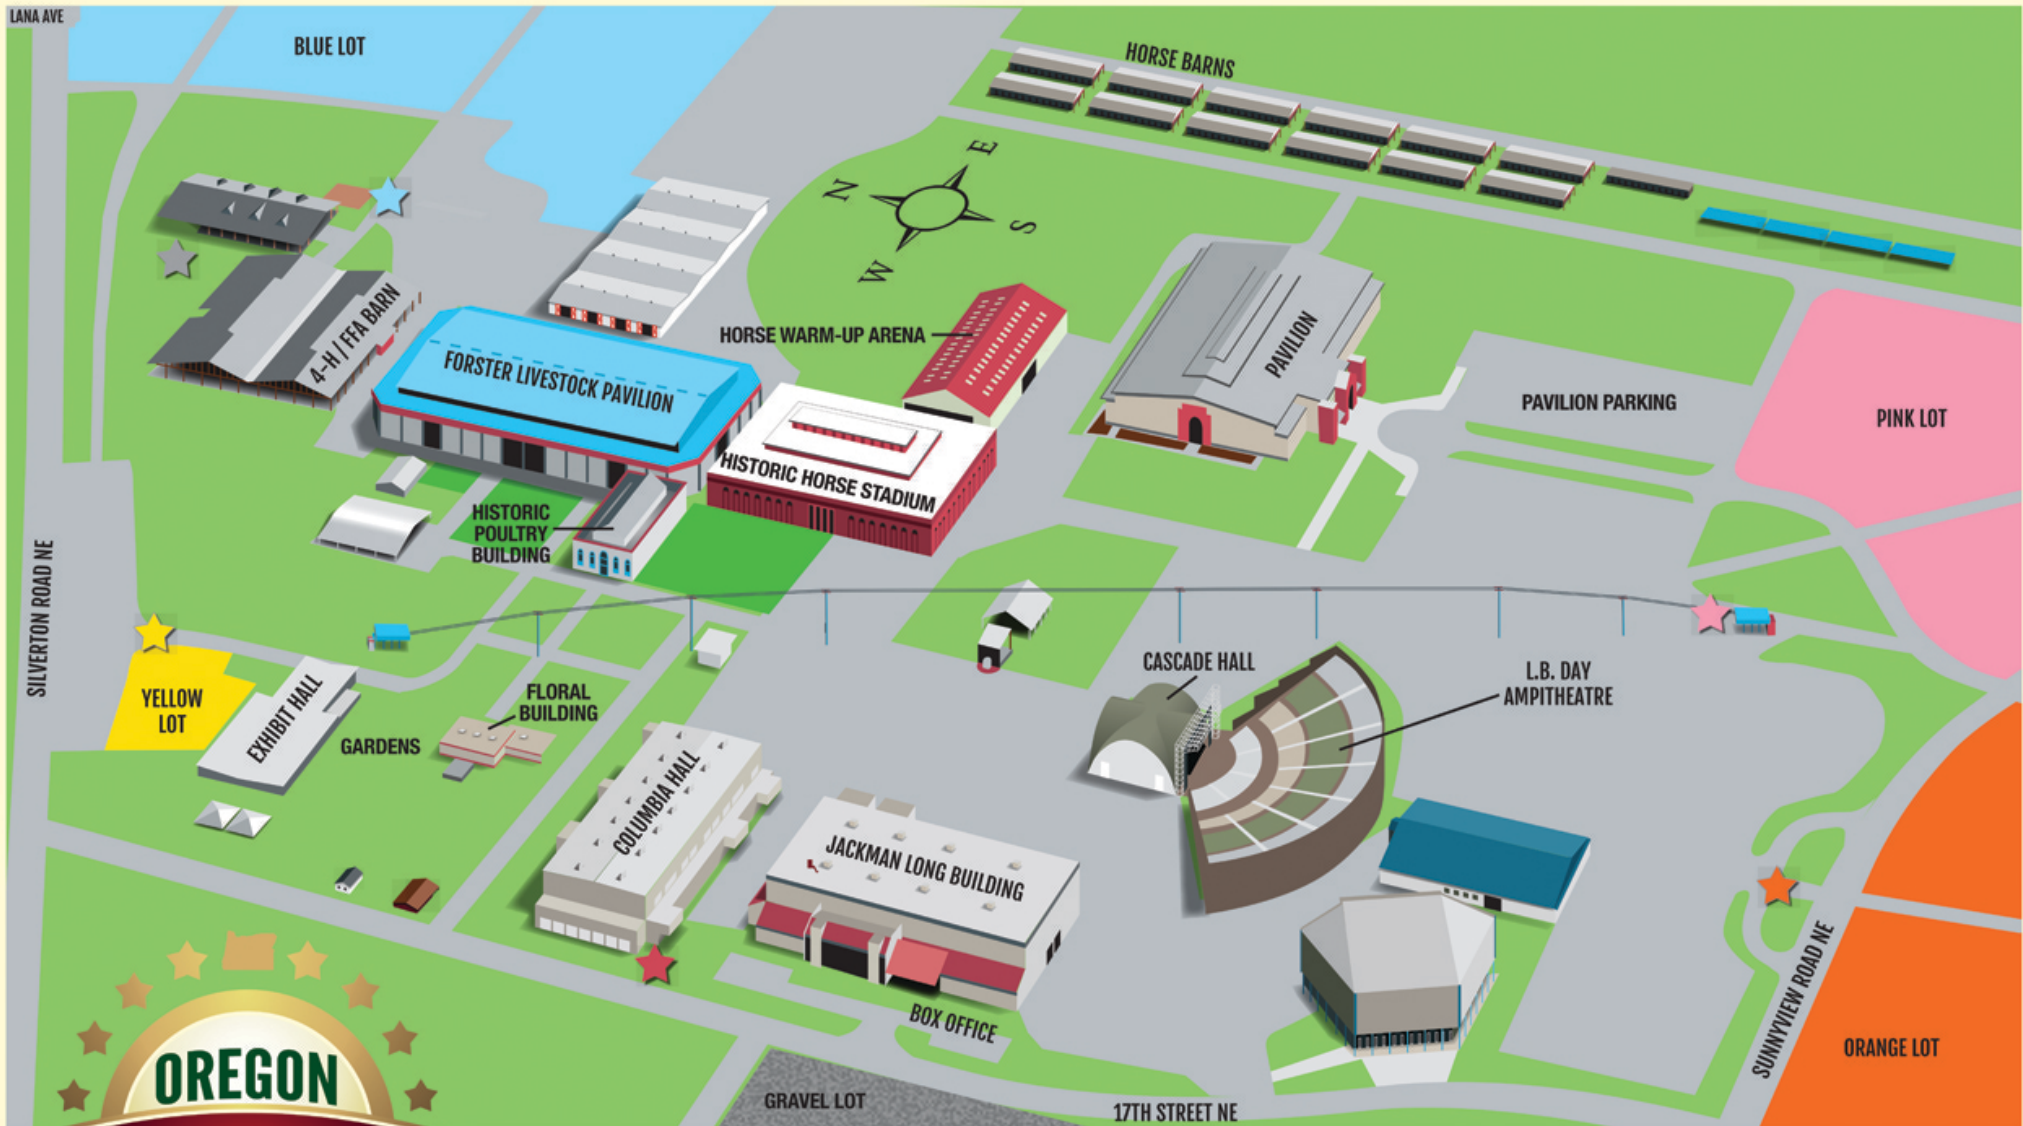

Exposition Center Map

2330 17th Street NE, Salem, Oregon 97301
www.oregonstateexpo.org